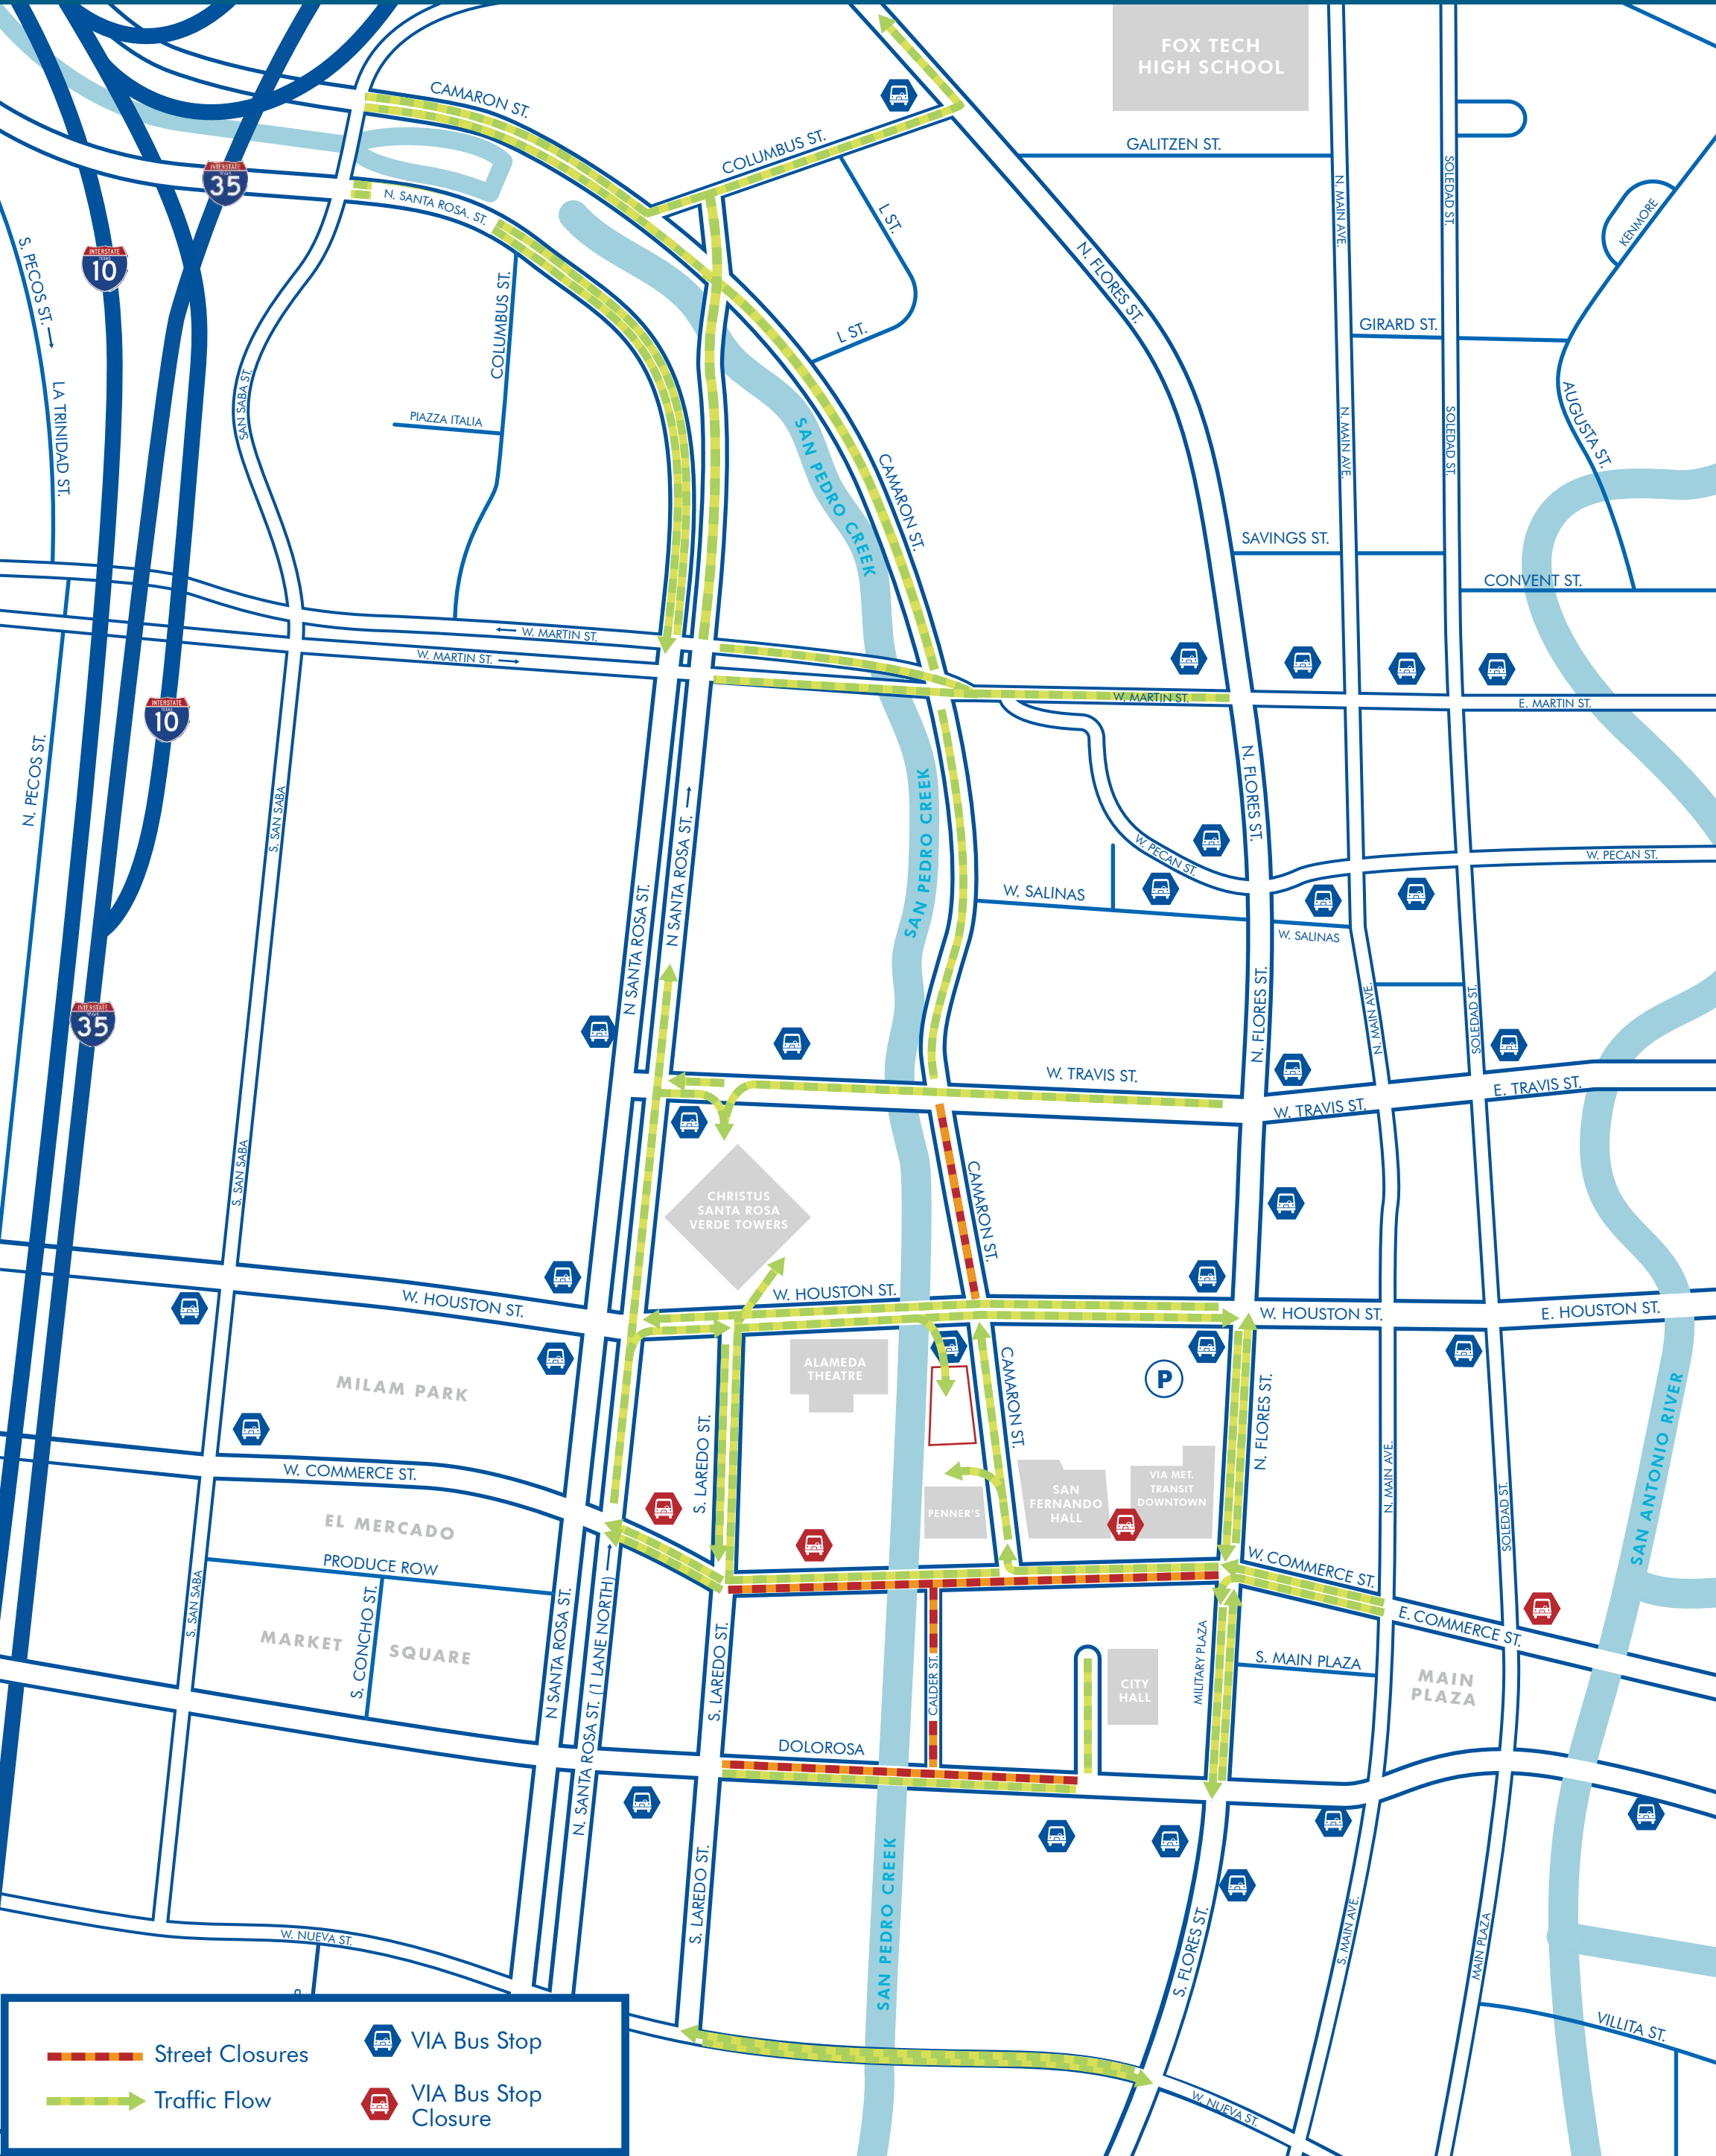

San Pedro Creek Street Closures

FOX TECH
HIGH SCHOOL

CHRISTUS
SANTA ROSA
VERDE TOWERS

ALAMEDA
THEATRE

PENNER'S

SAN FERNANDO
HALL

VIA MET.
TRANSIT
DOWNTOWN

CITY HALL

MAIN
PLAZA

- Street Closures
- Traffic Flow
- VIA Bus Stop
- VIA Bus Stop Closure