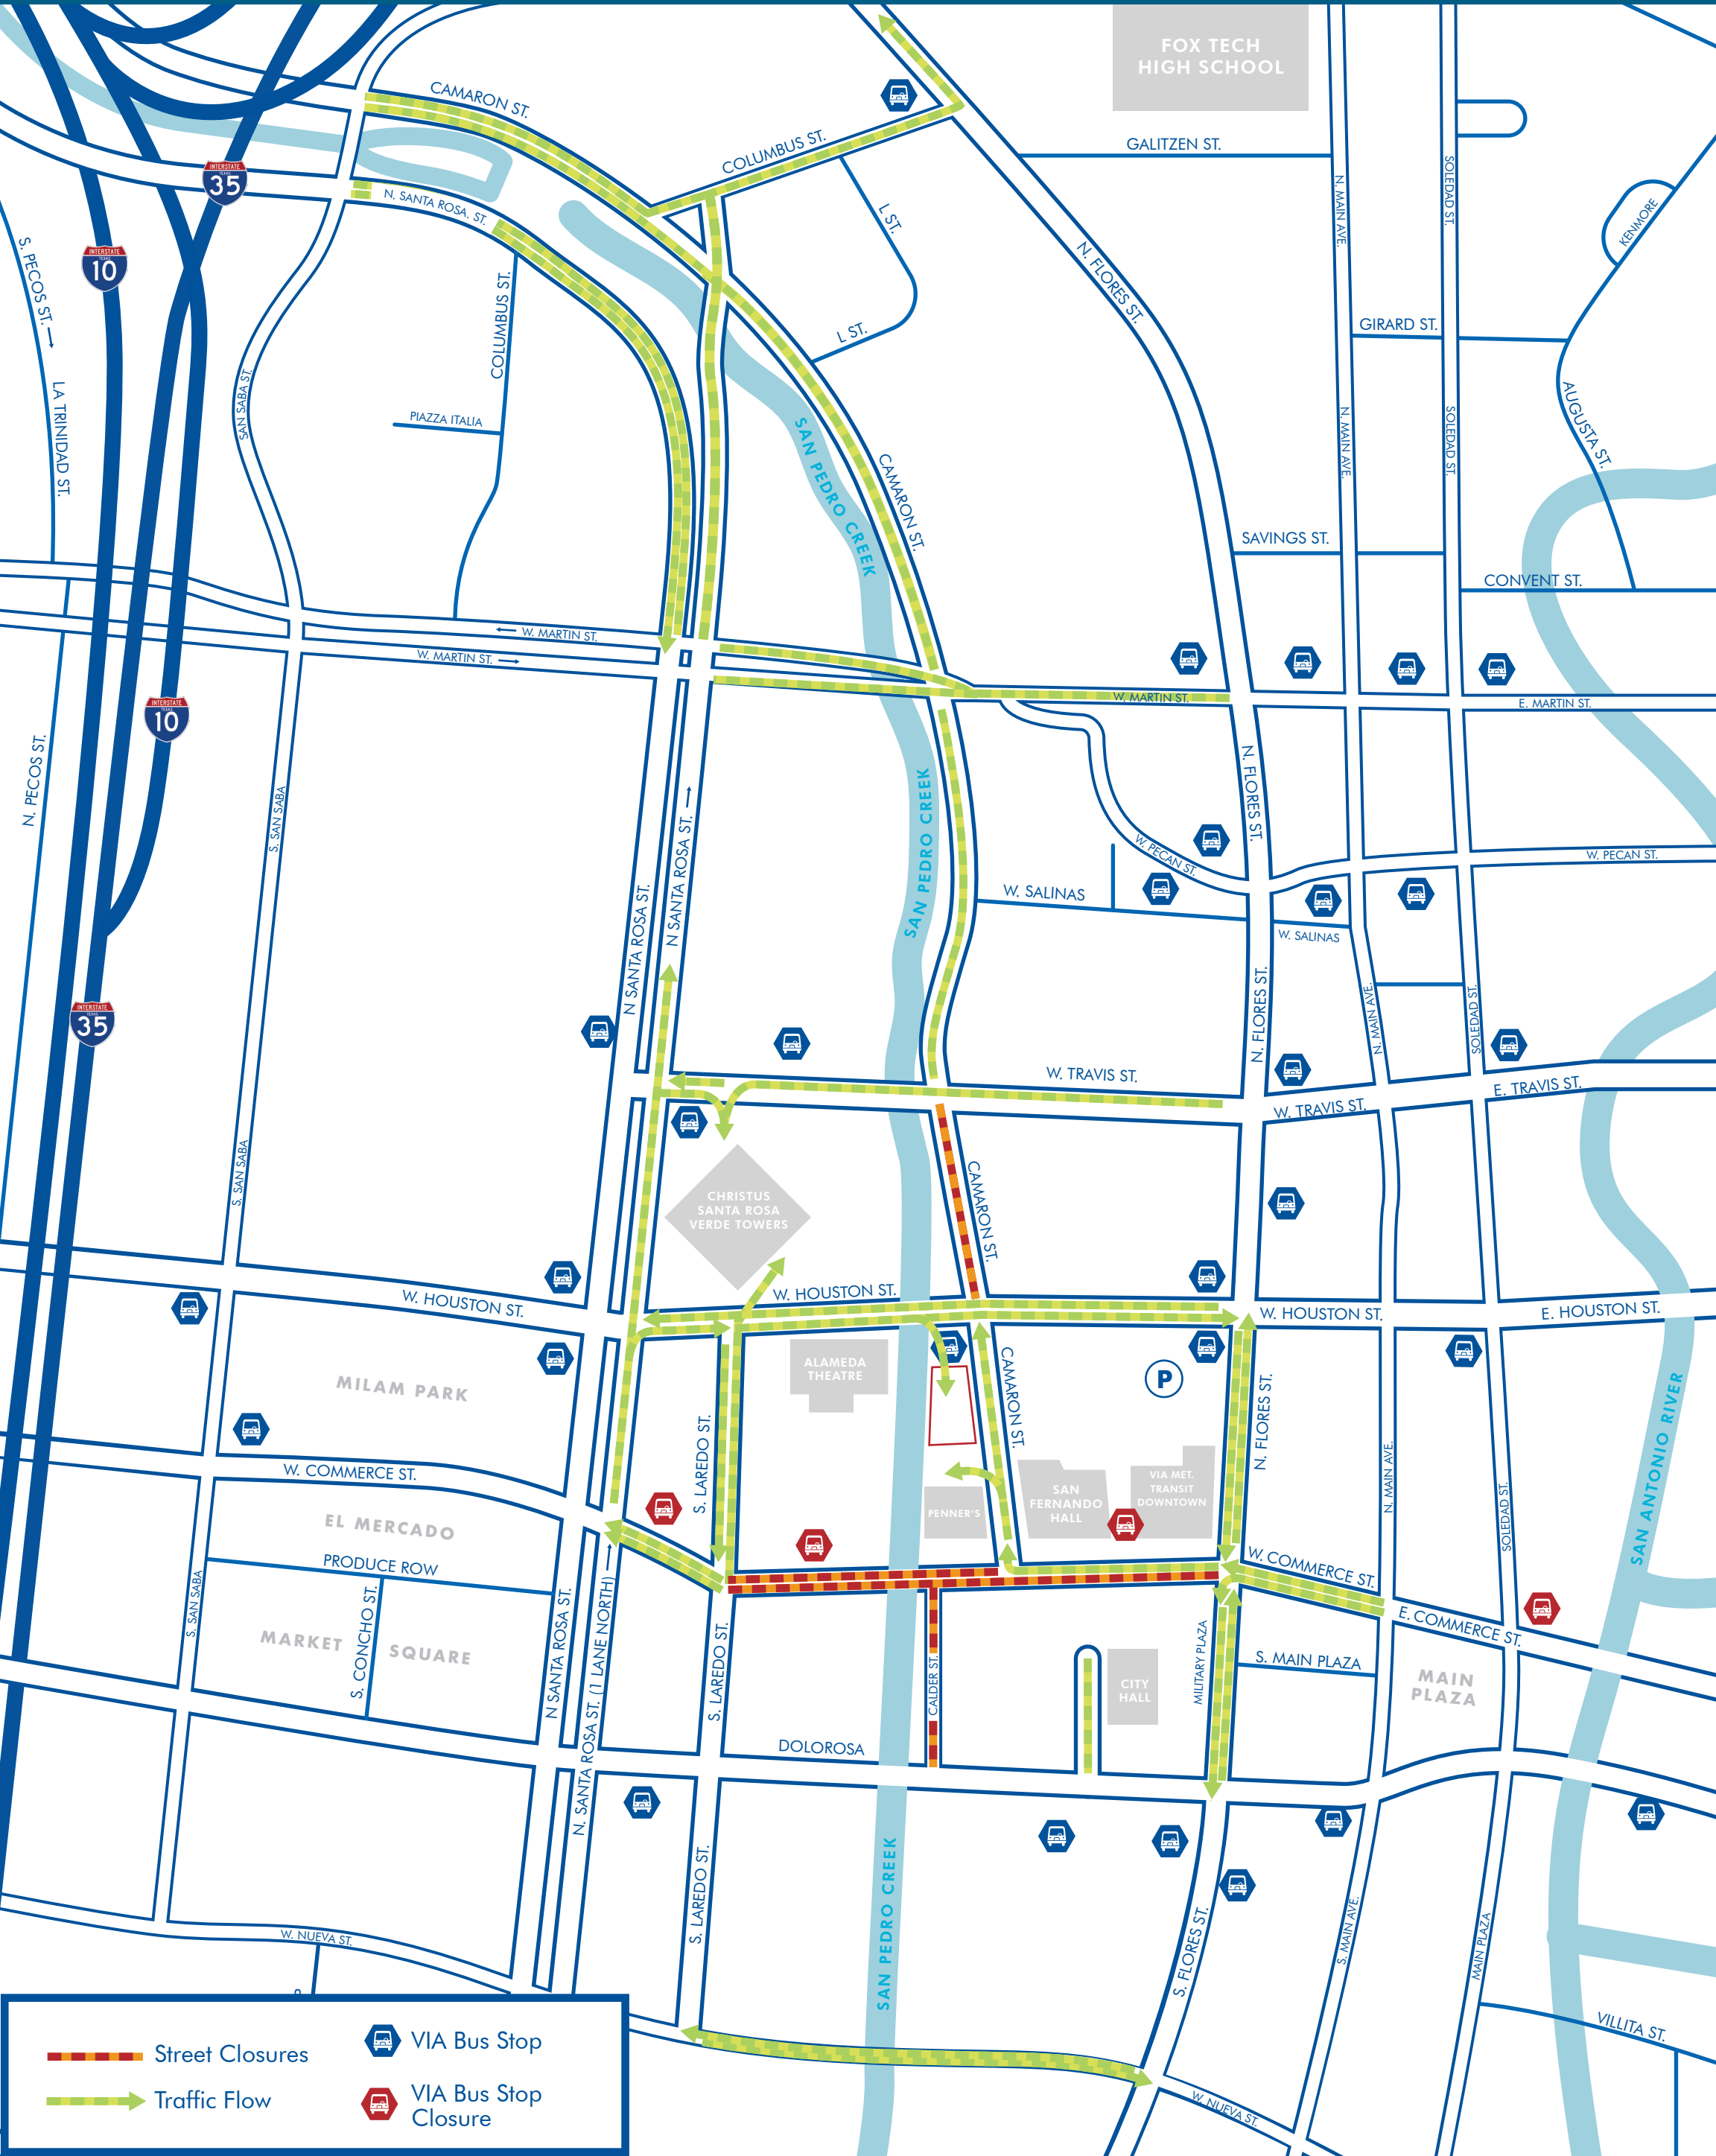

San Pedro Creek Street Closures

FOX TECH
HIGH SCHOOL

CHRISTUS
SANTA ROSA
VERDE TOWERS

ALAMEDA
THEATRE

PENNER'S

SAN FERNANDO
HALL

VIA MET.
TRANSIT
DOWNTOWN

CITY HALL

MILAM PARK

EL MERCADO
PRODUCE ROW

MARKET
SQUARE

MAIN
PLAZA

Street Closures

Traffic Flow

VIA Bus Stop

VIA Bus Stop
Closure